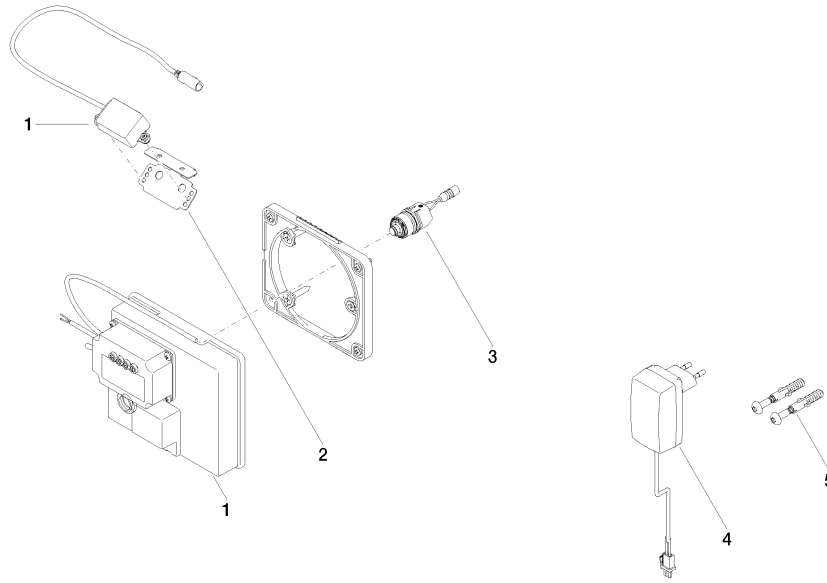

SYMETRICS eSET Touchfree Basin mixer without pop-up waste without temperature setting - Chrome

ST 010 206 0980

Spare parts list

No.	Item Number	Name	Quantity used	Delivery time
1	90 10 01 177 00 90	electronic accessories	1	2
2	90 17 20 199 00 90	holder	1	2
3	04 30 50 079 00 90	valve	1	2
4	04 10 01 050 00 90	power supply	1	60
5	04 30 31 024 01 90	fixing set	1	2