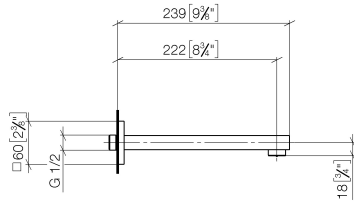

## SYMETRICS eSET Touchfree Basin mixer without pop-up waste without temperature setting - Chrome

---

ST 010 206 0980

- 220mm projection
- fixed spout
- circular, air-enriched flow
- hole diameter 37 mm
- rosette 60 x 60 mm
- 1/2" connection
- plug-link mounting
- max. flow 7 l/min
- lead-free
- WRAS 1904065

### Recommended miscellaneous

---

**Concealed wall elbow -**

35 085 970 90

- max. recess depth 163 mm
- min. recess depth 90 mm

ST 010 206 0080  
mm [inches]

**Flow rate chart**

**Certificates**

LGA\_18593.

WRAS\_1904065.

SYMETRICS eSET Touchfree Basin mixer without pop-up waste without  
temperature setting - Chrome

---

ST 010 206 0980