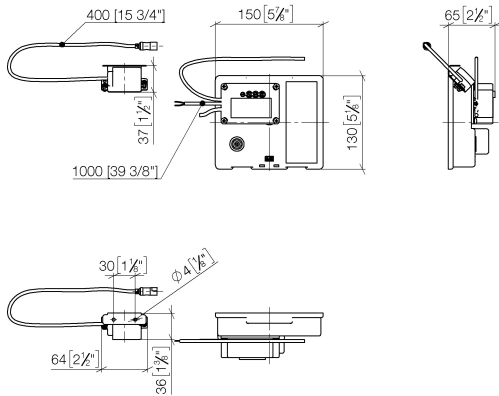

**Required miscellaneous**

**eSET Touchfree Basin mixer without temperature setting for combining with wall-mounted fittings -**

- min. recess depth 90 mm
- max. recess depth 125 mm

35 743 970 90

**Required miscellaneous**

**eSET Touchfree Basin mixer without temperature setting for combining with free-standing fittings -**

35 742 970 90

**Recommended miscellaneous**

**Extension for Touchfree 500 mm - 12 765 970 90**

**SYMETRICS eSET Touchfree Basin mixer without pop-up waste without temperature setting - Chrome**

ST 010 206 0080  
mm [inches]

**Certificates**

LGA_29120.	WRAS_1906116.	IAPMO_EGS.	CE000001_eSet_Tou chfree_20171206_D E_signed.	CE000002_eSet_Tou chfree_20171206_E N_signed.
LGA_29119.				

**SYMETRICS eSET Touchfree Basin mixer without pop-up waste without temperature setting - Chrome**

## SYMETRICS eSET Touchfree Basin mixer without pop-up waste without temperature setting - Chrome

---

ST 010 206 0980

- 220mm projection
- fixed spout
- circular, air-enriched flow
- hole diameter 37 mm
- rosette 60 x 60 mm
- 1/2" connection
- plug-link mounting
- max. flow 7 l/min
- lead-free
- WRAS 1904065